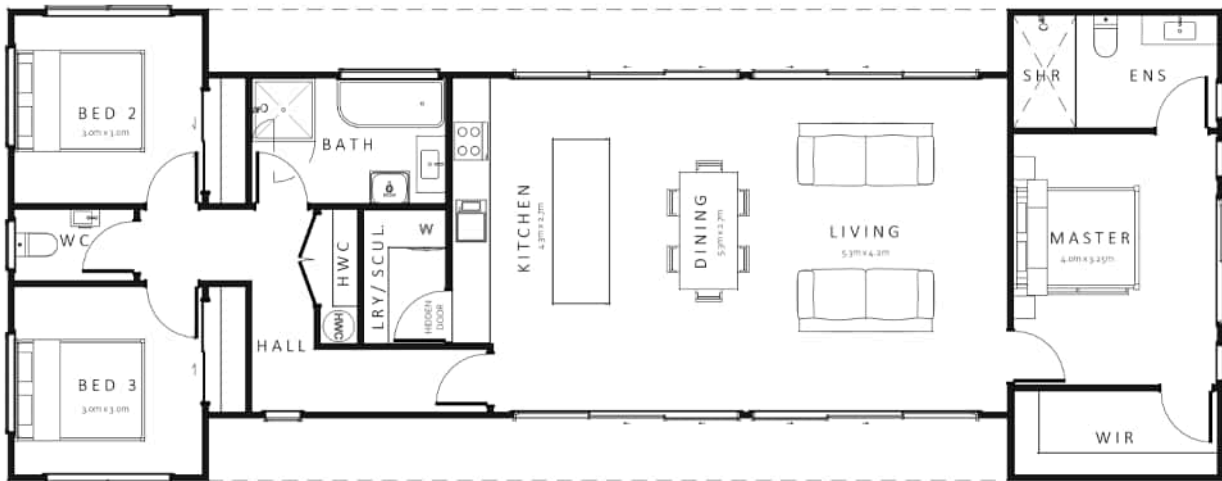

The Pōhutukawa is a beautifully balanced design that delivers both contemporary style and practicality, featuring 3 bedrooms, 2 bathrooms, a generous scullery, and a spacious open-plan living area designed for effortless modern comfort. Expansive stacker sliders flood the home with natural light and create a seamless connection to outdoor living, enhancing the sense of space and lifestyle. Clean lines and thoughtful planning ensure every room feels both elegant and practical. Choose from three distinctive rooflines, off-set gable, traditional gable, or mono-pitch.