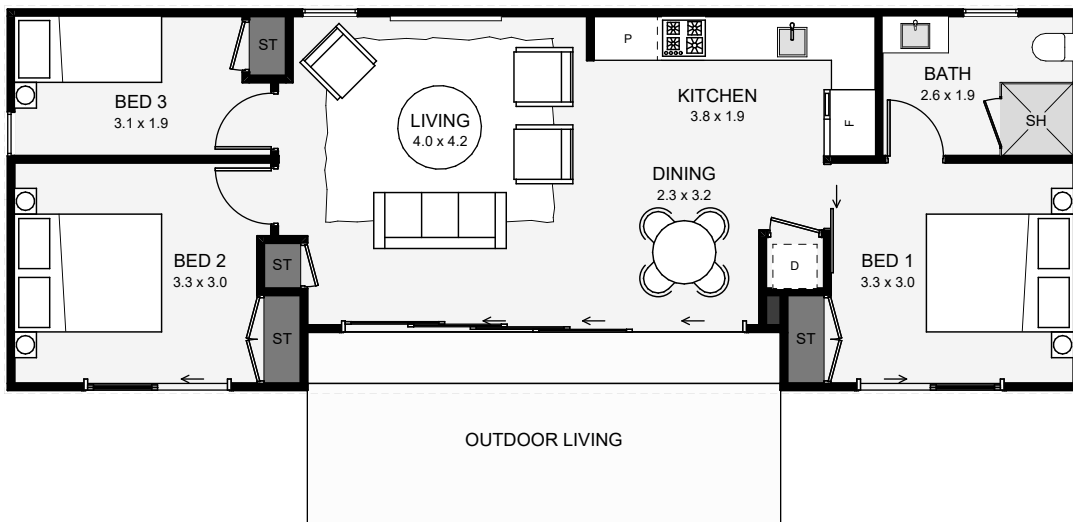

Need three bedrooms but still want to keep it simple? This design nails it. A light-filled living zone runs along the centre with full-glass sliders opening out to the deck. Bedrooms are spaced for flexibility—ideal for a young family, guests, or even a work-from-home setup. Smart, no-fuss living.

Floor Area: 70m²

 3
  1
  1
  14.6m
  5.2m

Contact us:

Ph: 07 847 3440

E: sales@kdh.co.nz

www.kdh.co.nz