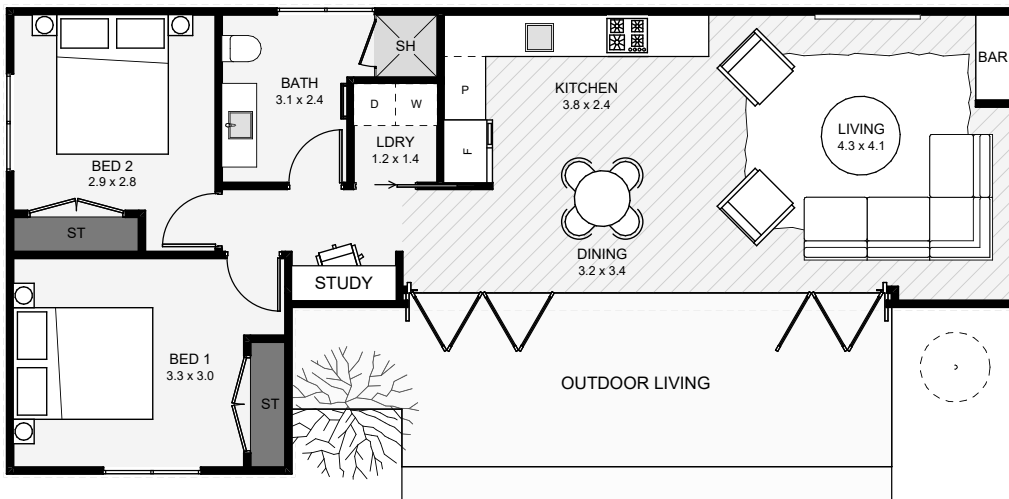

Sharp, clean, and clever. This 70sqm dwelling is all about modern styling with a flat-roof form, stacked lines, and big sliders that open the living right up to the outdoors. Inside, you've got two bedrooms, a handy study nook, and open-plan living that keeps things flowing. It's compact but punches well above its size.