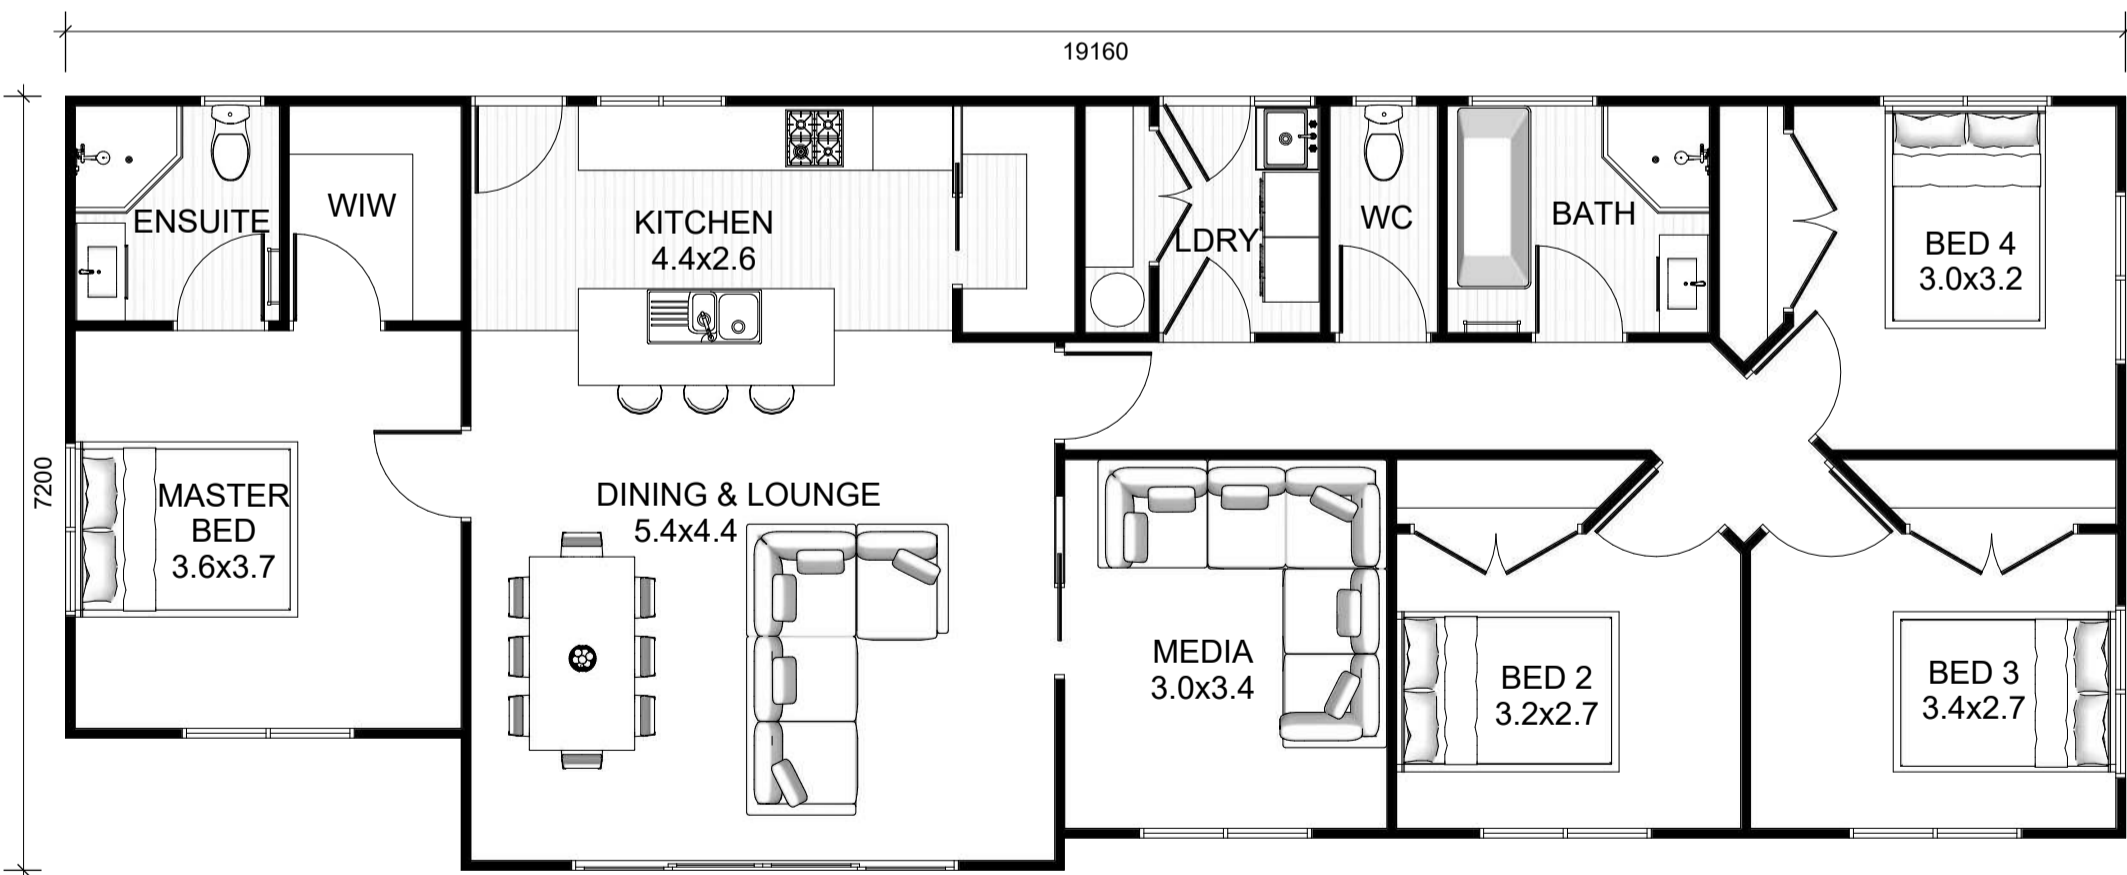

Weka4

130m²  4

PROPOSED FLOOR PLAN
FLOOR AREA: 130
(TO OUTSIDE OF TIMBER FRAMING)