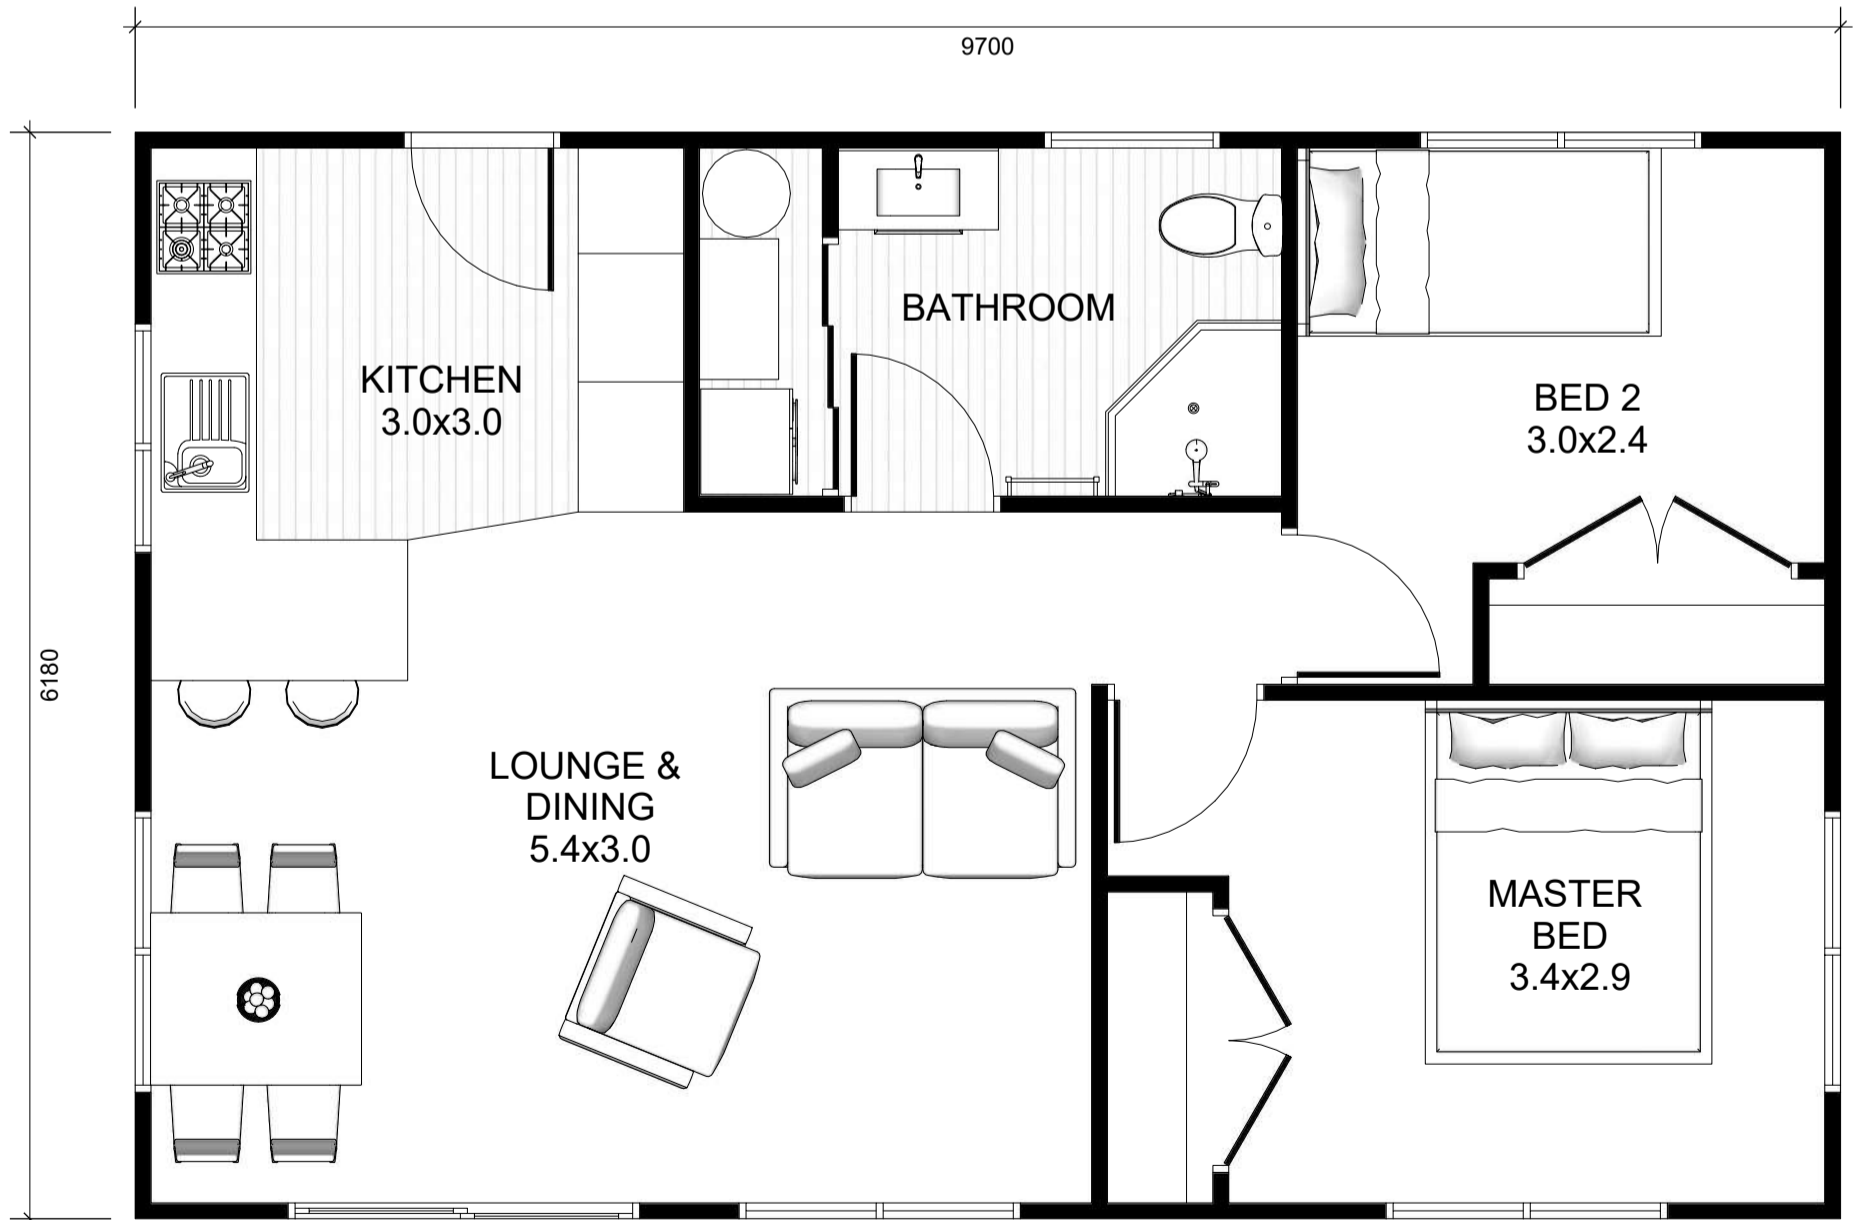

Tui2

60m²  2

PROPOSED FLOOR PLAN
FLOOR AREA: 60
(TO OUTSIDE OF TIMBER FRAMING)

KDH
KIWI DESIGNED HOMES