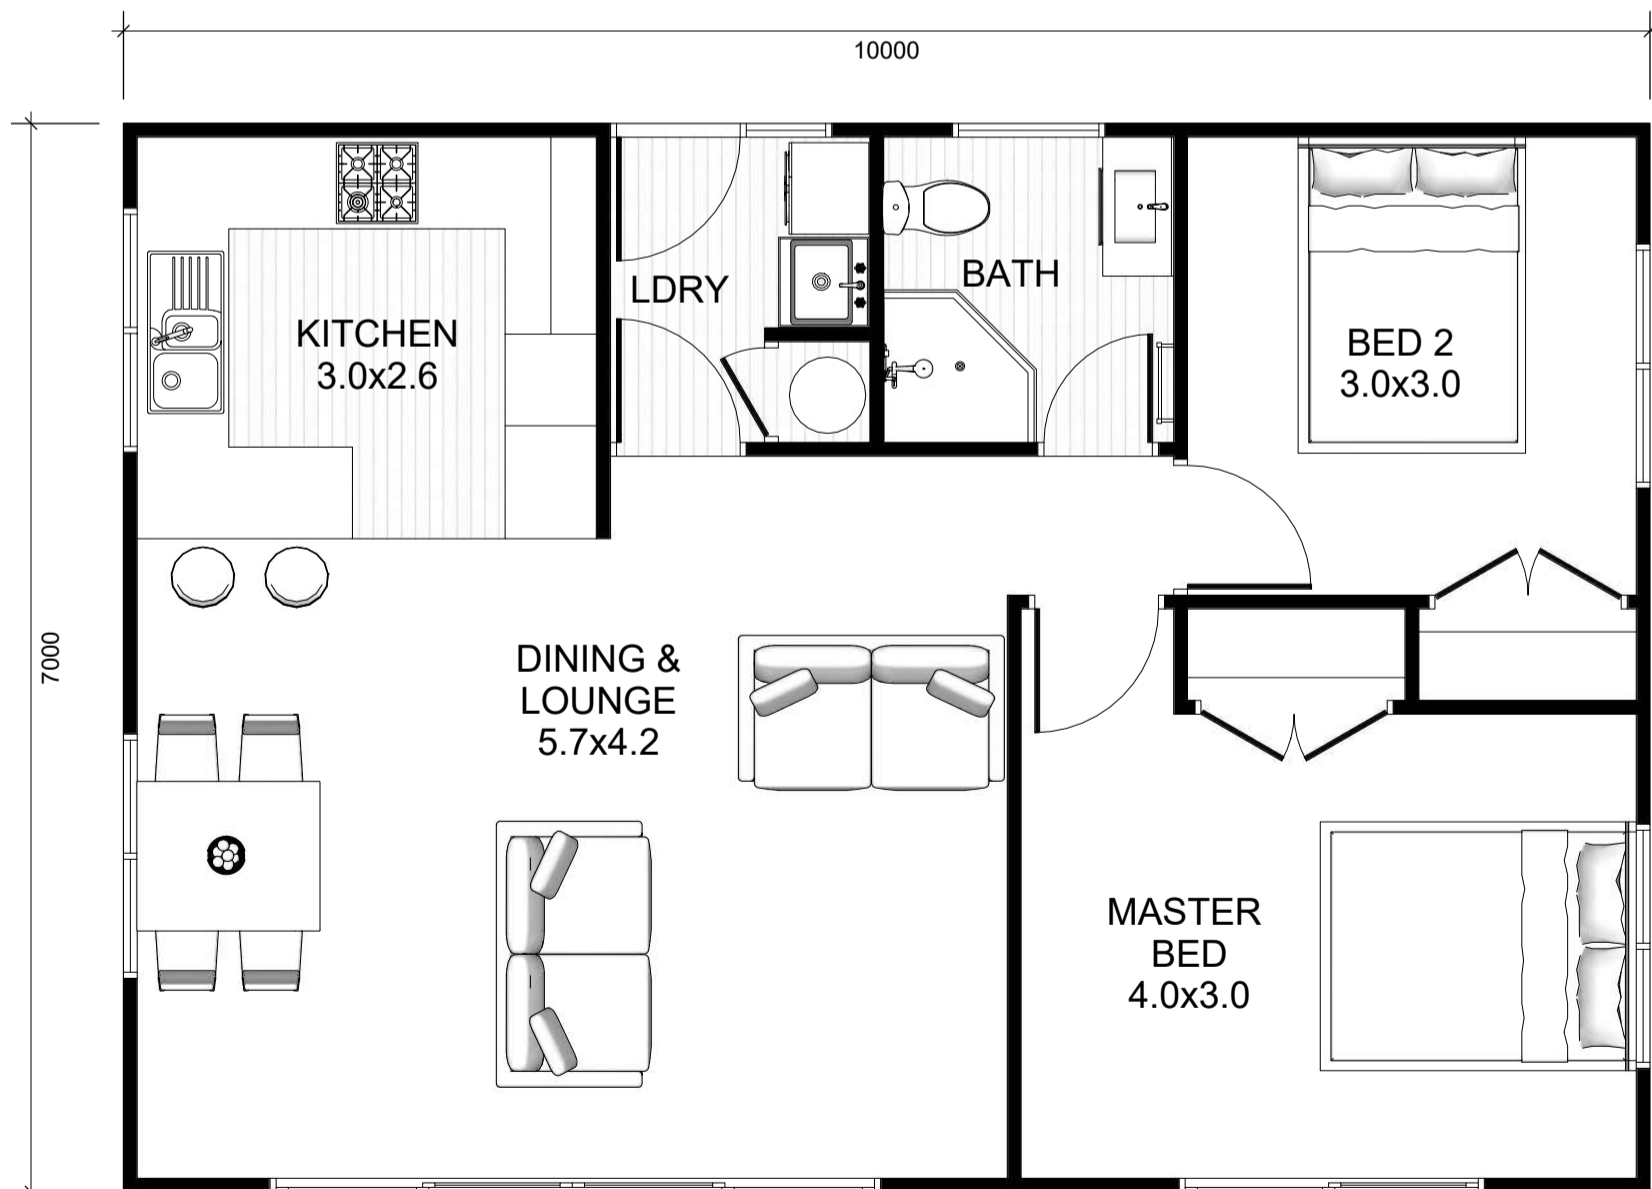

Kea2

70m²  2

*Artists impressions only

PROPOSED FLOOR PLAN
FLOOR AREA: 70
(TO OUTSIDE OF TIMBER FRAMING)